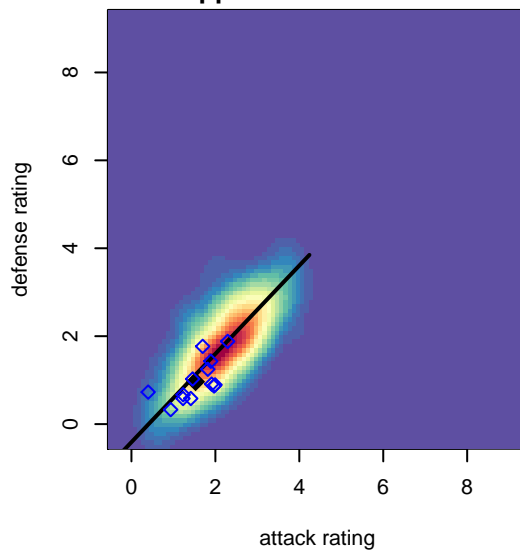

# Storm King B99

Storm King SC  
Port Angeles, WA  
B99 total strength=1159  
attack=4.61 defense=2.62  
fall league = NPSL B15D2

alt names used:  
Storm King Boys 99  
Storm King B99

Venues played:  
2014 Dungeness Cup BU14-15  
2014 NPSL B15D2

**attack and defense variance (black dot)  
relative to other teams  
and top 10 in region**

**attack and defense rating  
relative to others at age  
and all opponents in last 13 months**

**Performance relative to 13 month average**