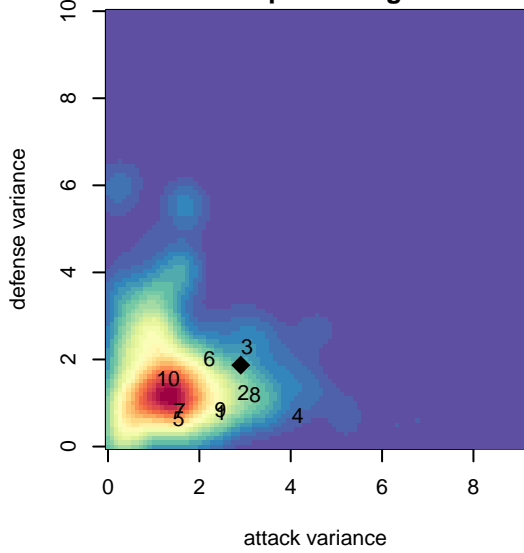

# Storm King B99

Storm King SC  
Port Angeles, WA  
B99 total strength=1159  
attack=4.61 defense=2.62  
fall league = NPSL B15D2

alt names used:  
Storm King Boys 99  
Storm King B99

Venues played:  
2014 Dungeness Cup BU14-15  
2014 NPSL B15D2

**attack and defense variance (black dot)  
relative to other teams  
and top 10 in region**

**attack and defense rating  
relative to others at age  
and all opponents in last 13 months**

**Performance relative to 13 month average**