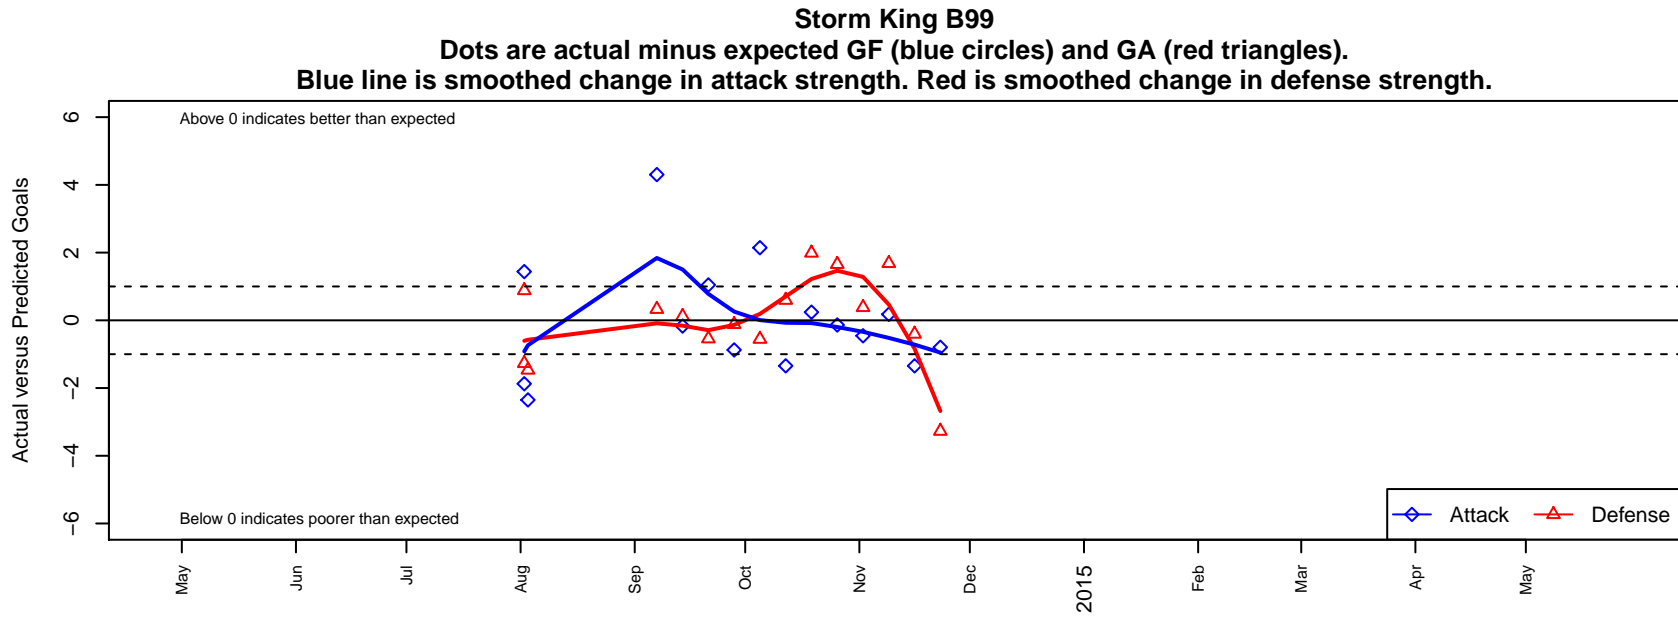

# Storm King B99

Storm King SC  
Port Angeles, WA  
B99 total strength=1159  
attack=4.61 defense=2.62  
fall league = NPSL B15D2

alt names used:  
Storm King Boys 99  
Storm King B99

Venues played:  
2014 Dungeness Cup BU14-15  
2014 NPSL B15D2

**attack and defense variance (black dot)  
relative to other teams  
and top 10 in region**

**attack and defense rating  
relative to others at age  
and all opponents in last 13 months**

**Performance relative to 13 month average**