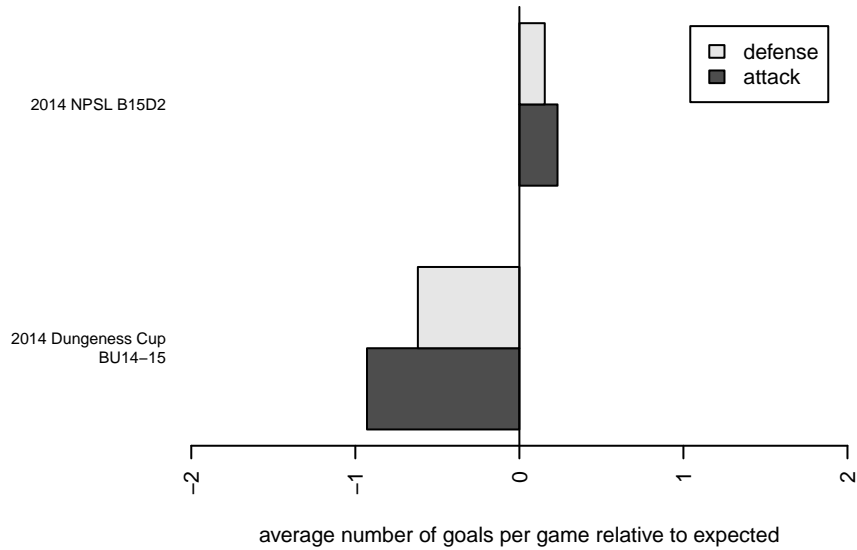

# Storm King B99

Storm King SC  
Port Angeles, WA  
B99 total strength=1159  
attack=4.61 defense=2.62  
fall league = NPSL B15D2

alt names used:  
Storm King Boys 99  
Storm King B99

Venues played:  
2014 Dungeness Cup BU14-15  
2014 NPSL B15D2

**attack and defense variance (black dot)  
relative to other teams  
and top 10 in region**

**attack and defense rating  
relative to others at age  
and all opponents in last 13 months**

**Performance relative to 13 month average**