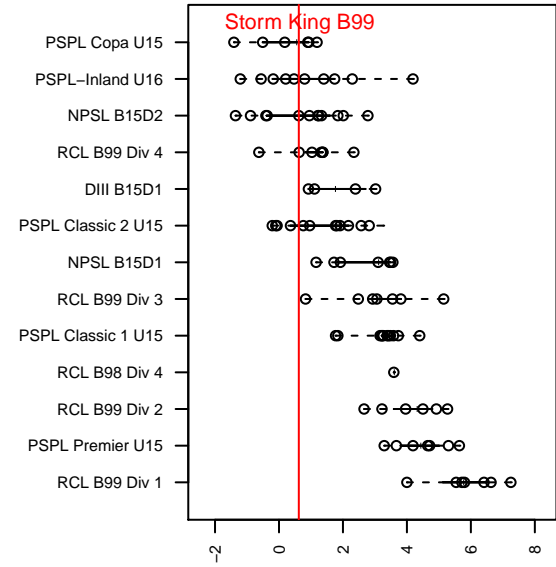

# Storm King B99

Storm King SC  
Port Angeles, WA  
B99 total strength=1159  
attack=4.61 defense=2.62  
fall league = NPSL B15D2

alt names used:  
Storm King Boys 99  
Storm King B99

Venues played:  
2014 Dungeness Cup BU14-15  
2014 NPSL B15D2

**attack and defense variance (black dot)  
relative to other teams  
and top 10 in region**

**attack and defense rating  
relative to others at age  
and all opponents in last 13 months**

**Performance relative to 13 month average**