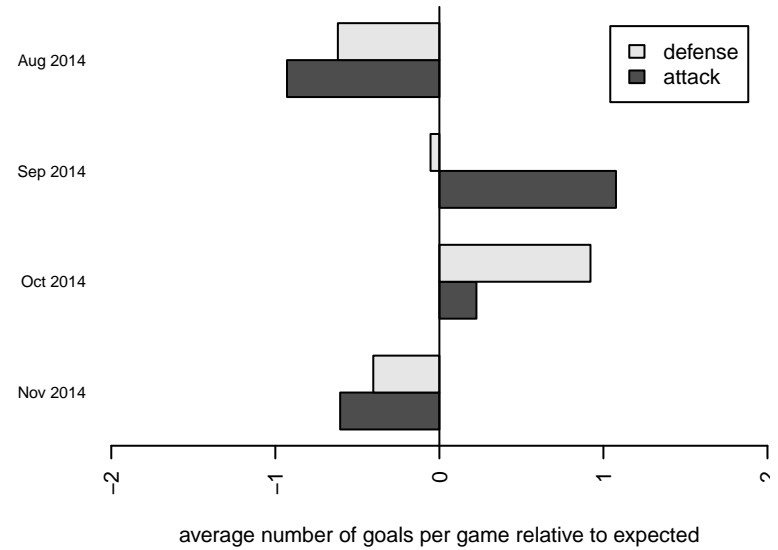

Performance relative to 13 month average